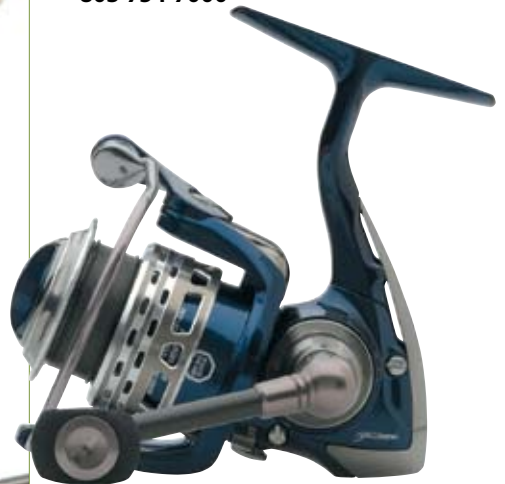

» www.purefishing.com; 803-754-7000

Veritas Series

Abu Garcia

Using 3M's new resin system (Nano Technology), the Veritas Series (eight casting, five spinning) rods are stronger and lighter than ever, without sacrificing any strength or action.

Lengths range from 6-6 to 7-6 and actions from medium to heavy

(casting rods), making them ideal for bass and walleye.

» www.purefishing.com;
803-754-7000

Patriarch Spinning

Pflueger

A magnesium body, rotor and side plate, titanium main shaft and aluminum spool with carbon arbor make this the lightest spinning reel in its class. The Patriarch is available in four sizes.

» www.purefishing.com;
803-754-7000

Elite Tech River Runner

Fenwick

Billed as light action trout rods, the six spinning models in the series come with split grips, rubber/cork rear grips, a hook keeper and titanium frame guides. The rods range in length from 5-8 to 7-6.