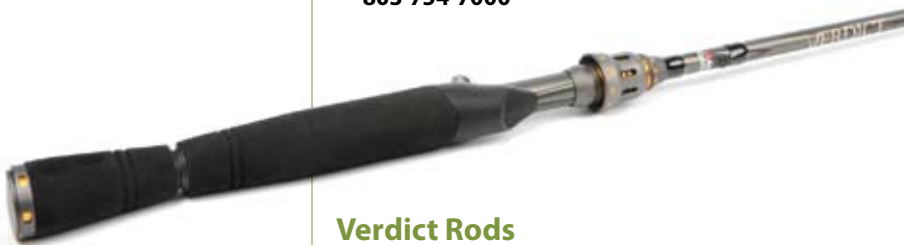

Verdict Rods

Abu Garcia

Strength and sensitivity are standard in the eight casting and four spinning models, as is the new Extending Handle System (EHS), in which the handle can be lengthened or shortened several inches, then easily locked into position for optimum casting of specific lures.

» www.purefishing.com; 803-754-7000