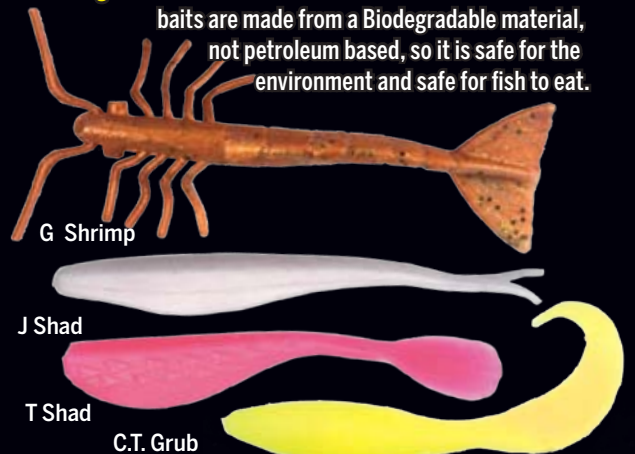

Yo-Zuri is proud to present the first and only circle hook factory produced series of lures. We now offer three styles; Sashimi Jerkbait, Sashimi Pencil and Sashimi Floating Minnow. There is a Sashimi Circle Hook lure for every application; Pencil for top water action, Jerkbait for suspending fish and the Floating Minnow for shallow water twitching. With the innovative and Patented Sashimi color changing technology and proven conservation circle hooks, you now have a one-two punch that is not available from any other manufacturer. You will "Catch More, Kill Less".

www.Yo-Zuri.com US Patent Pending: U.S.#11/651, 615
International Patent Pending: #PCT/JP2007/068739

CIRCLE NO. 021 ON READER SERVICE CARD

THE NEXT GENERATION IN BIODEGRADABLE BAITS

Excite-A-Bite!

NEW
for 2010

Releasing Potent Pheromones

Excite
Sales!

WHAT IF YOU COULD ACTUALLY
STIMULATE THE FISH TO FEED?

Then you would have the ability to catch
them in most every fishing situation.

Excite-A-Bite is an innovative blend of natural and synthetic Feeding Pheromones that entice fish to feed. Excite-A-Bite baits are made from a Biodegradable material, not petroleum based, so it is safe for the environment and safe for fish to eat.

- MATCHES LIGHT REFRACTIVITY OF WATER
- VIRTUALLY INVISIBLE UNDERWATER
- FASTER SINK RATE THAN MONO
- ABRASION RESISTANT

- WORLD'S FIRST MULTI COLOR FLUROCARBON
- THE MULTIPLE COLORS REDUCE LIGHT TRANSMISSION ALONG THE LINE