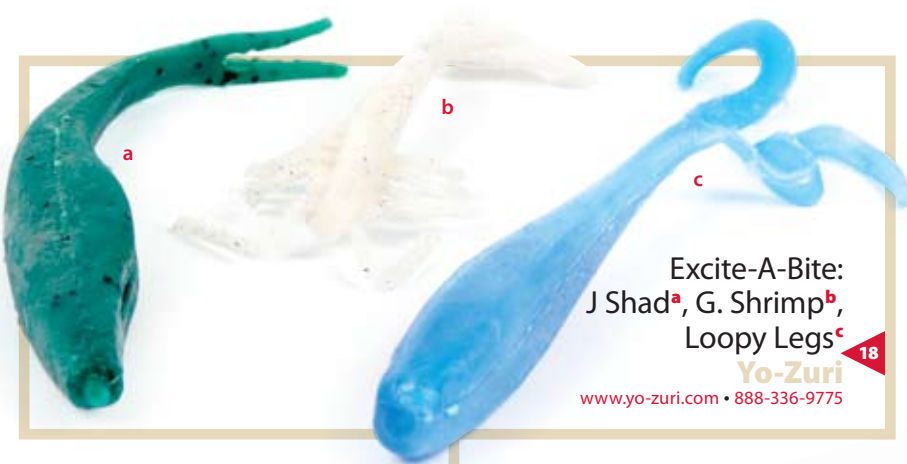

Ultimate Topwater Shad
Culprit
www.culprit.com • 888-252-7421

Ish's Phat Frog
Snag Proof
www.snagproof.com
513-489-6483

Excite-A-Bite:
J Shad^a, G. Shrimp^b,
Loopy Legs^c
Yo-Zuri
www.yo-zuri.com • 888-336-9775