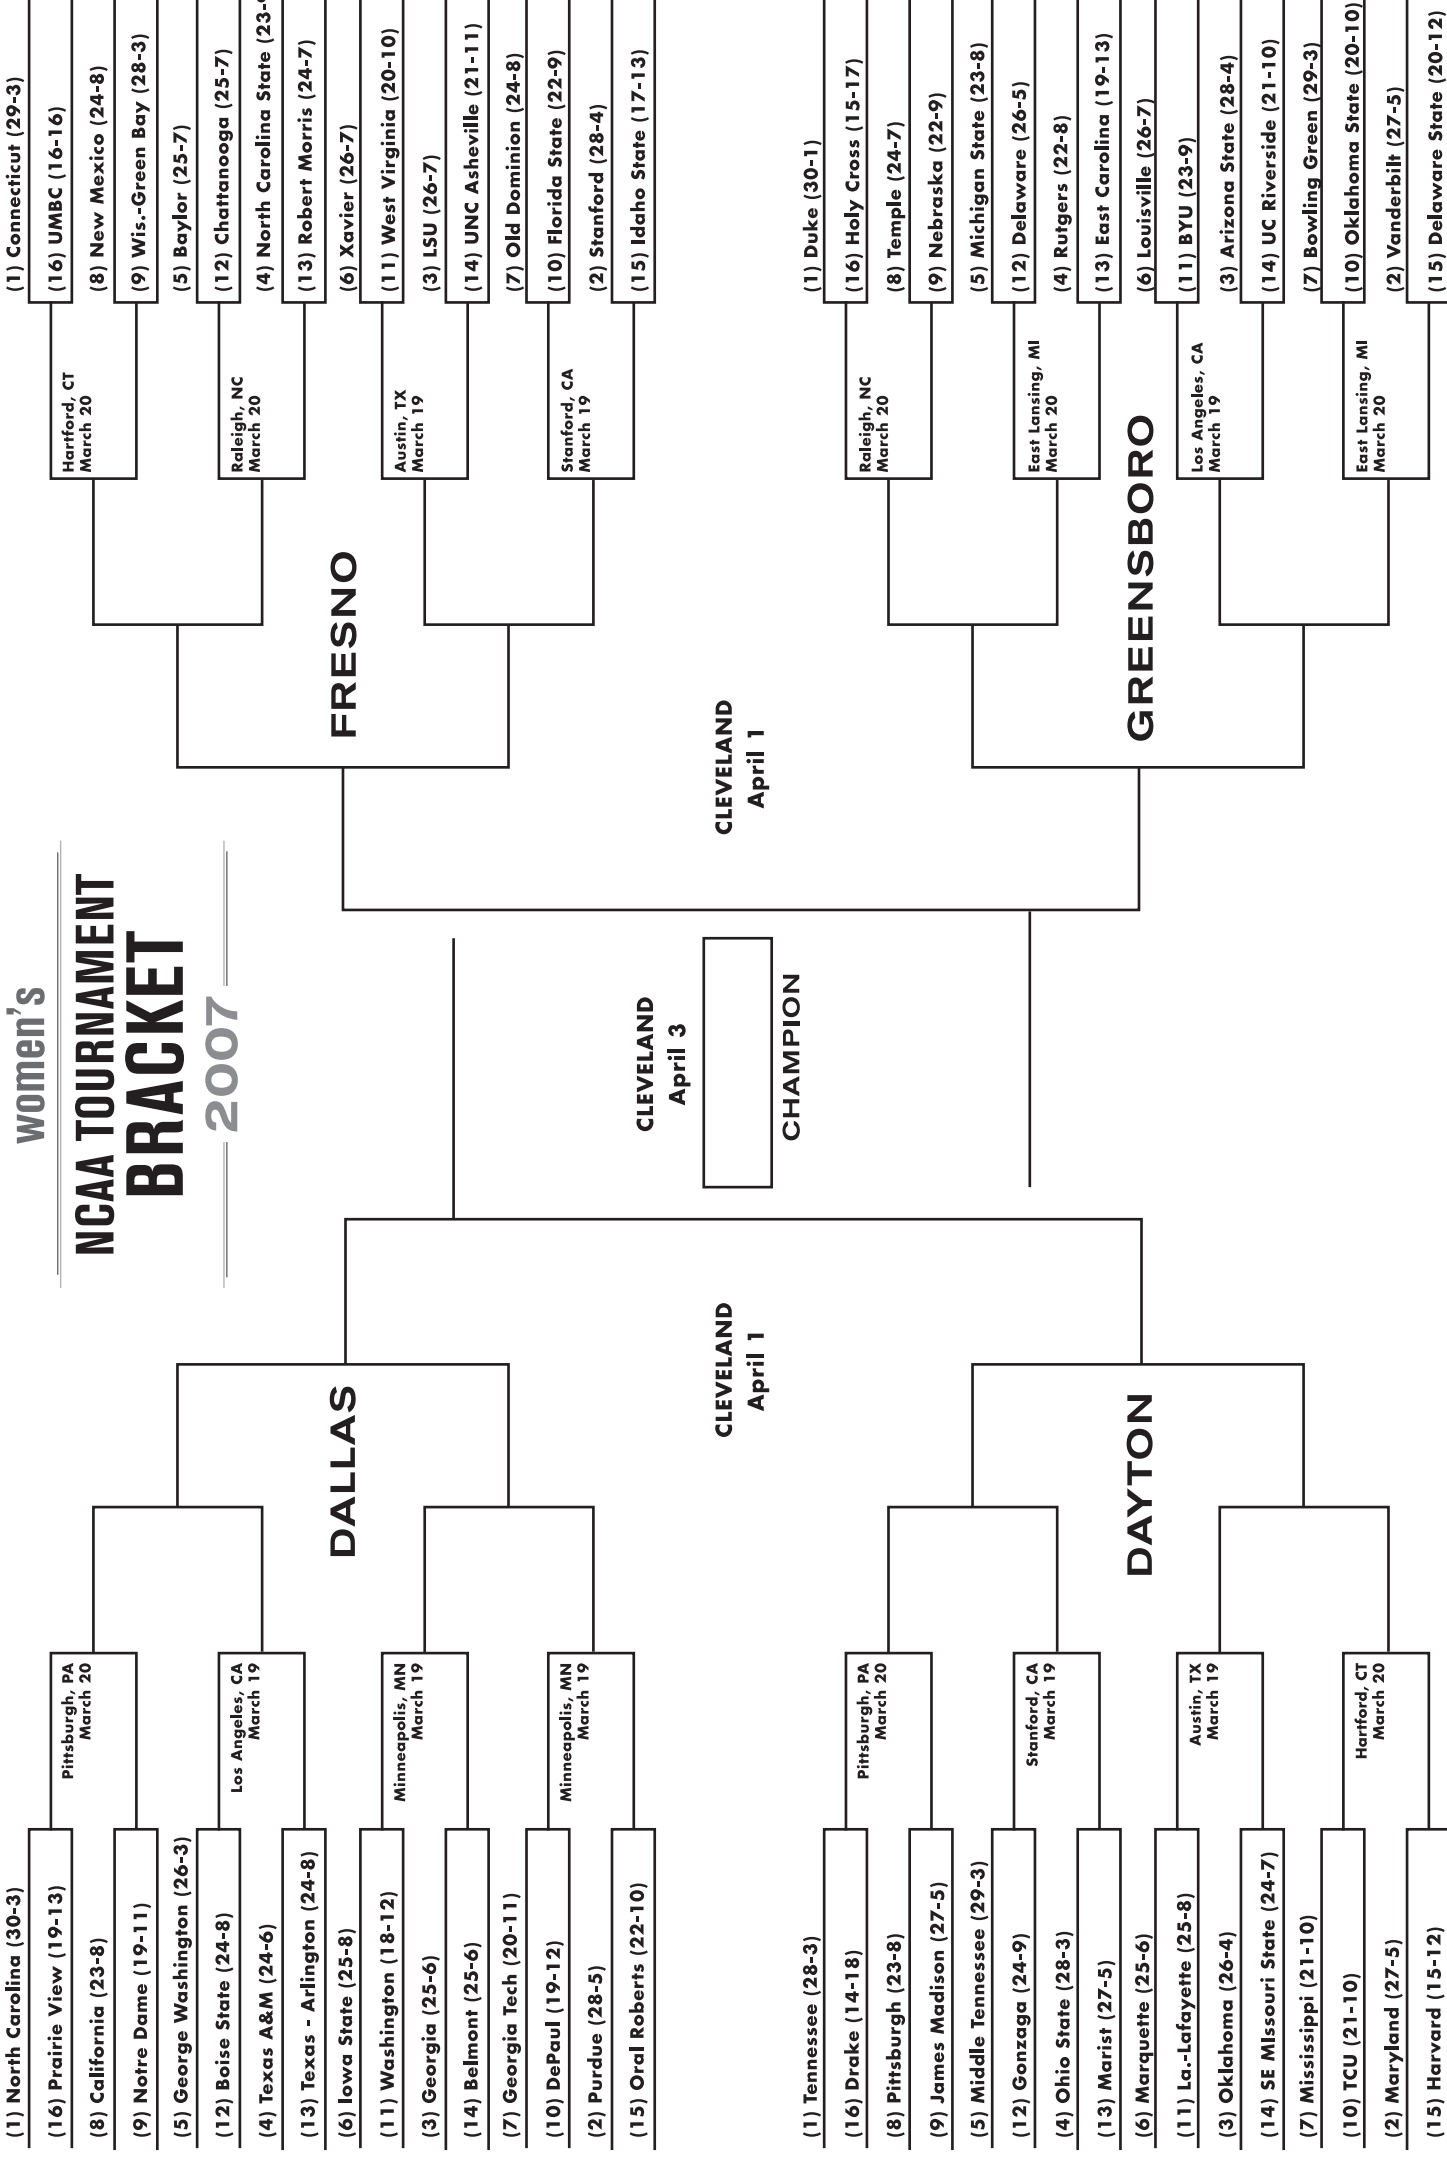

First Round  
March 17-18

Second Round  
March 19-20

Sweet 16  
March 24-25

Elite Eight  
March 26-27

Final Four  
April 1

NATIONAL  
CHAMPIONSHIP

Final Four  
April 1

Elite Eight  
March 26-27

Sweet 16  
March 24-25

Second Round  
March 19-20

First Round  
March 17-18

- (1) Connecticut (29-3)
- (16) UMBC (16-16)
- (8) New Mexico (24-8)
- (9) Wis.-Green Bay (28-3)
- (5) Baylor (25-7)
- (12) Chattanooga (25-7)
- (4) North Carolina State (23-9)
- (13) Robert Morris (24-7)
- (6) Xavier (26-7)
- (11) West Virginia (20-10)
- (3) LSU (26-7)
- (14) UNC Asheville (21-11)
- (7) Old Dominion (24-8)
- (10) Florida State (22-9)
- (2) Stanford (28-4)
- (15) Idaho State (17-13)