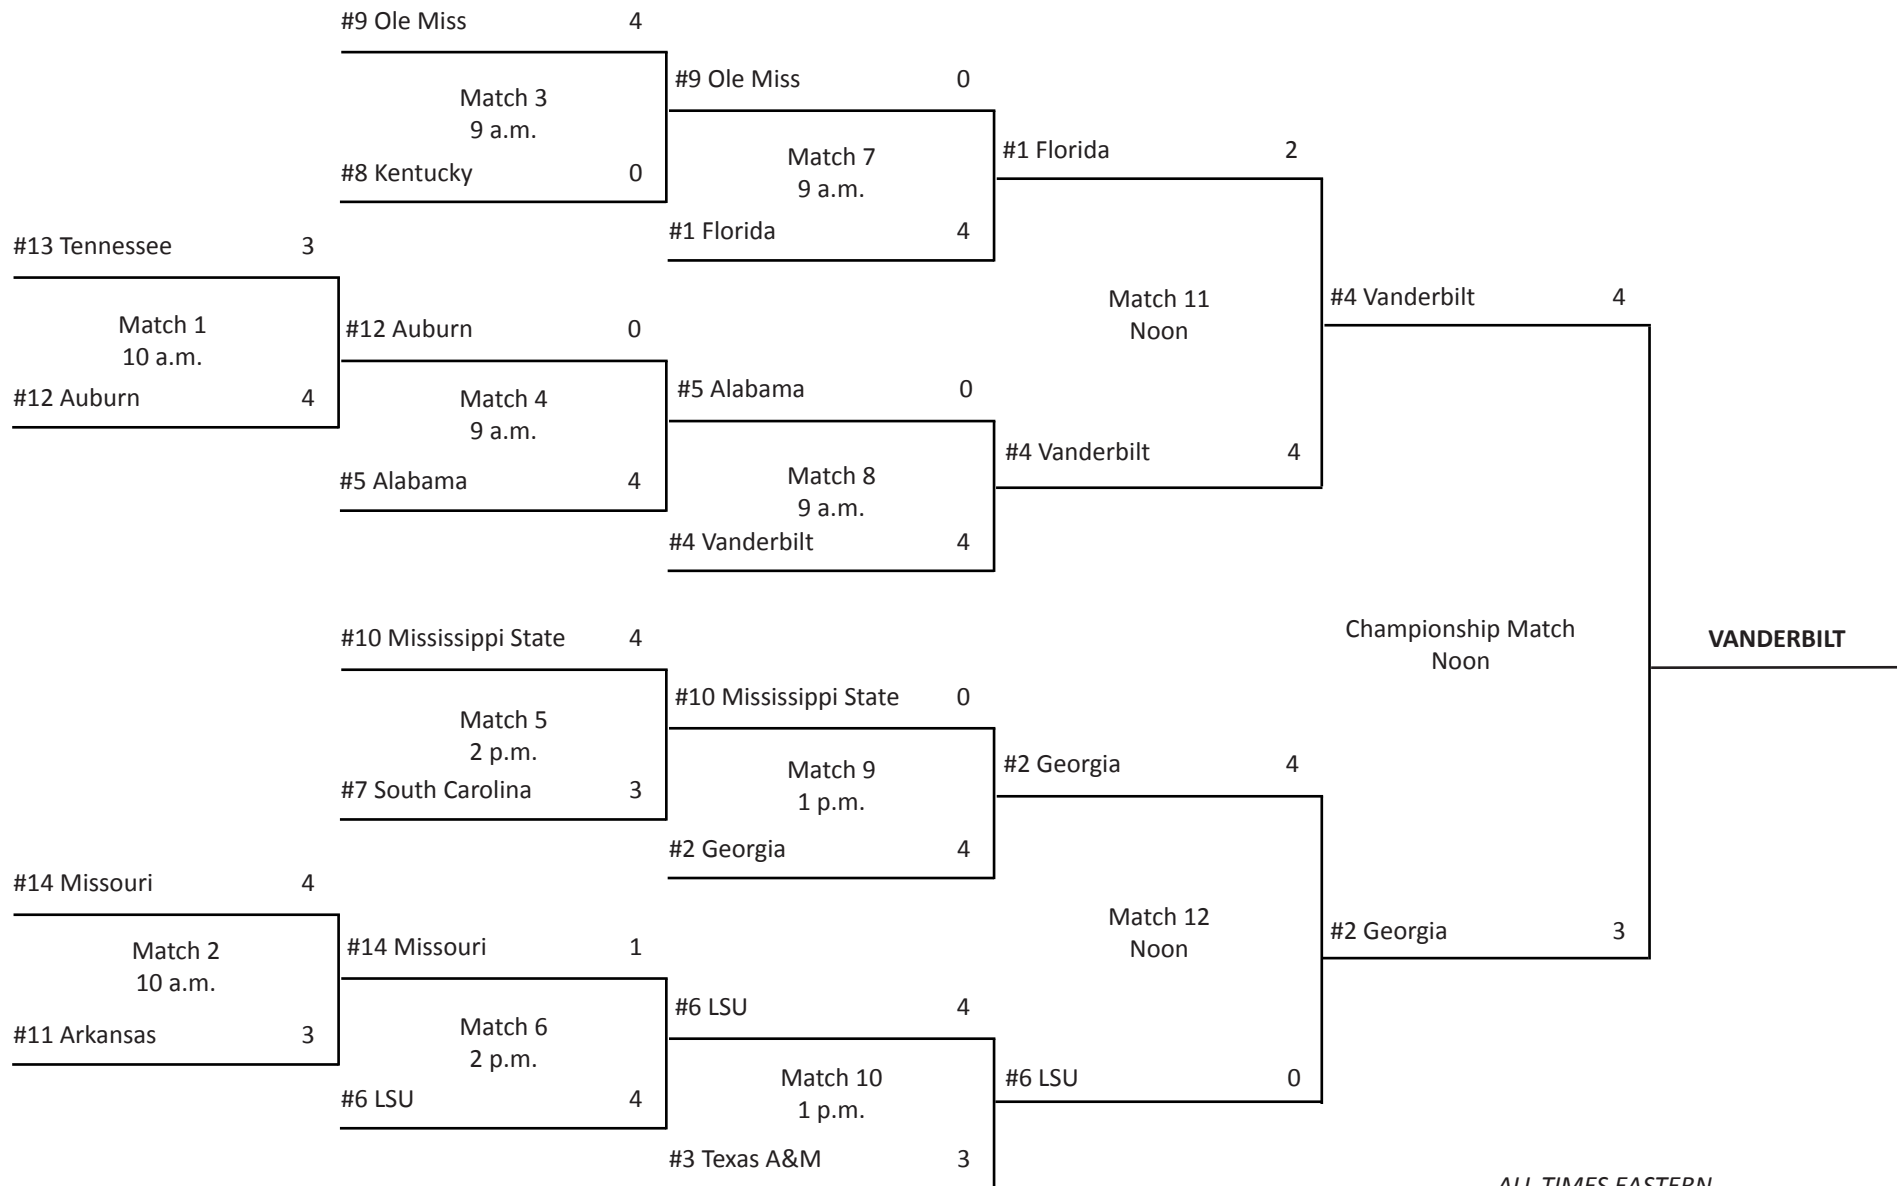

2015 SEC Women's Tennis Tournament

April 15-19 • University of South Carolina • Columbia, S.C.

Wed., April 15
Thurs., April 16
Fri., April 17
Sat., April 18
Sun., April 19

ALL TIMES EASTERN