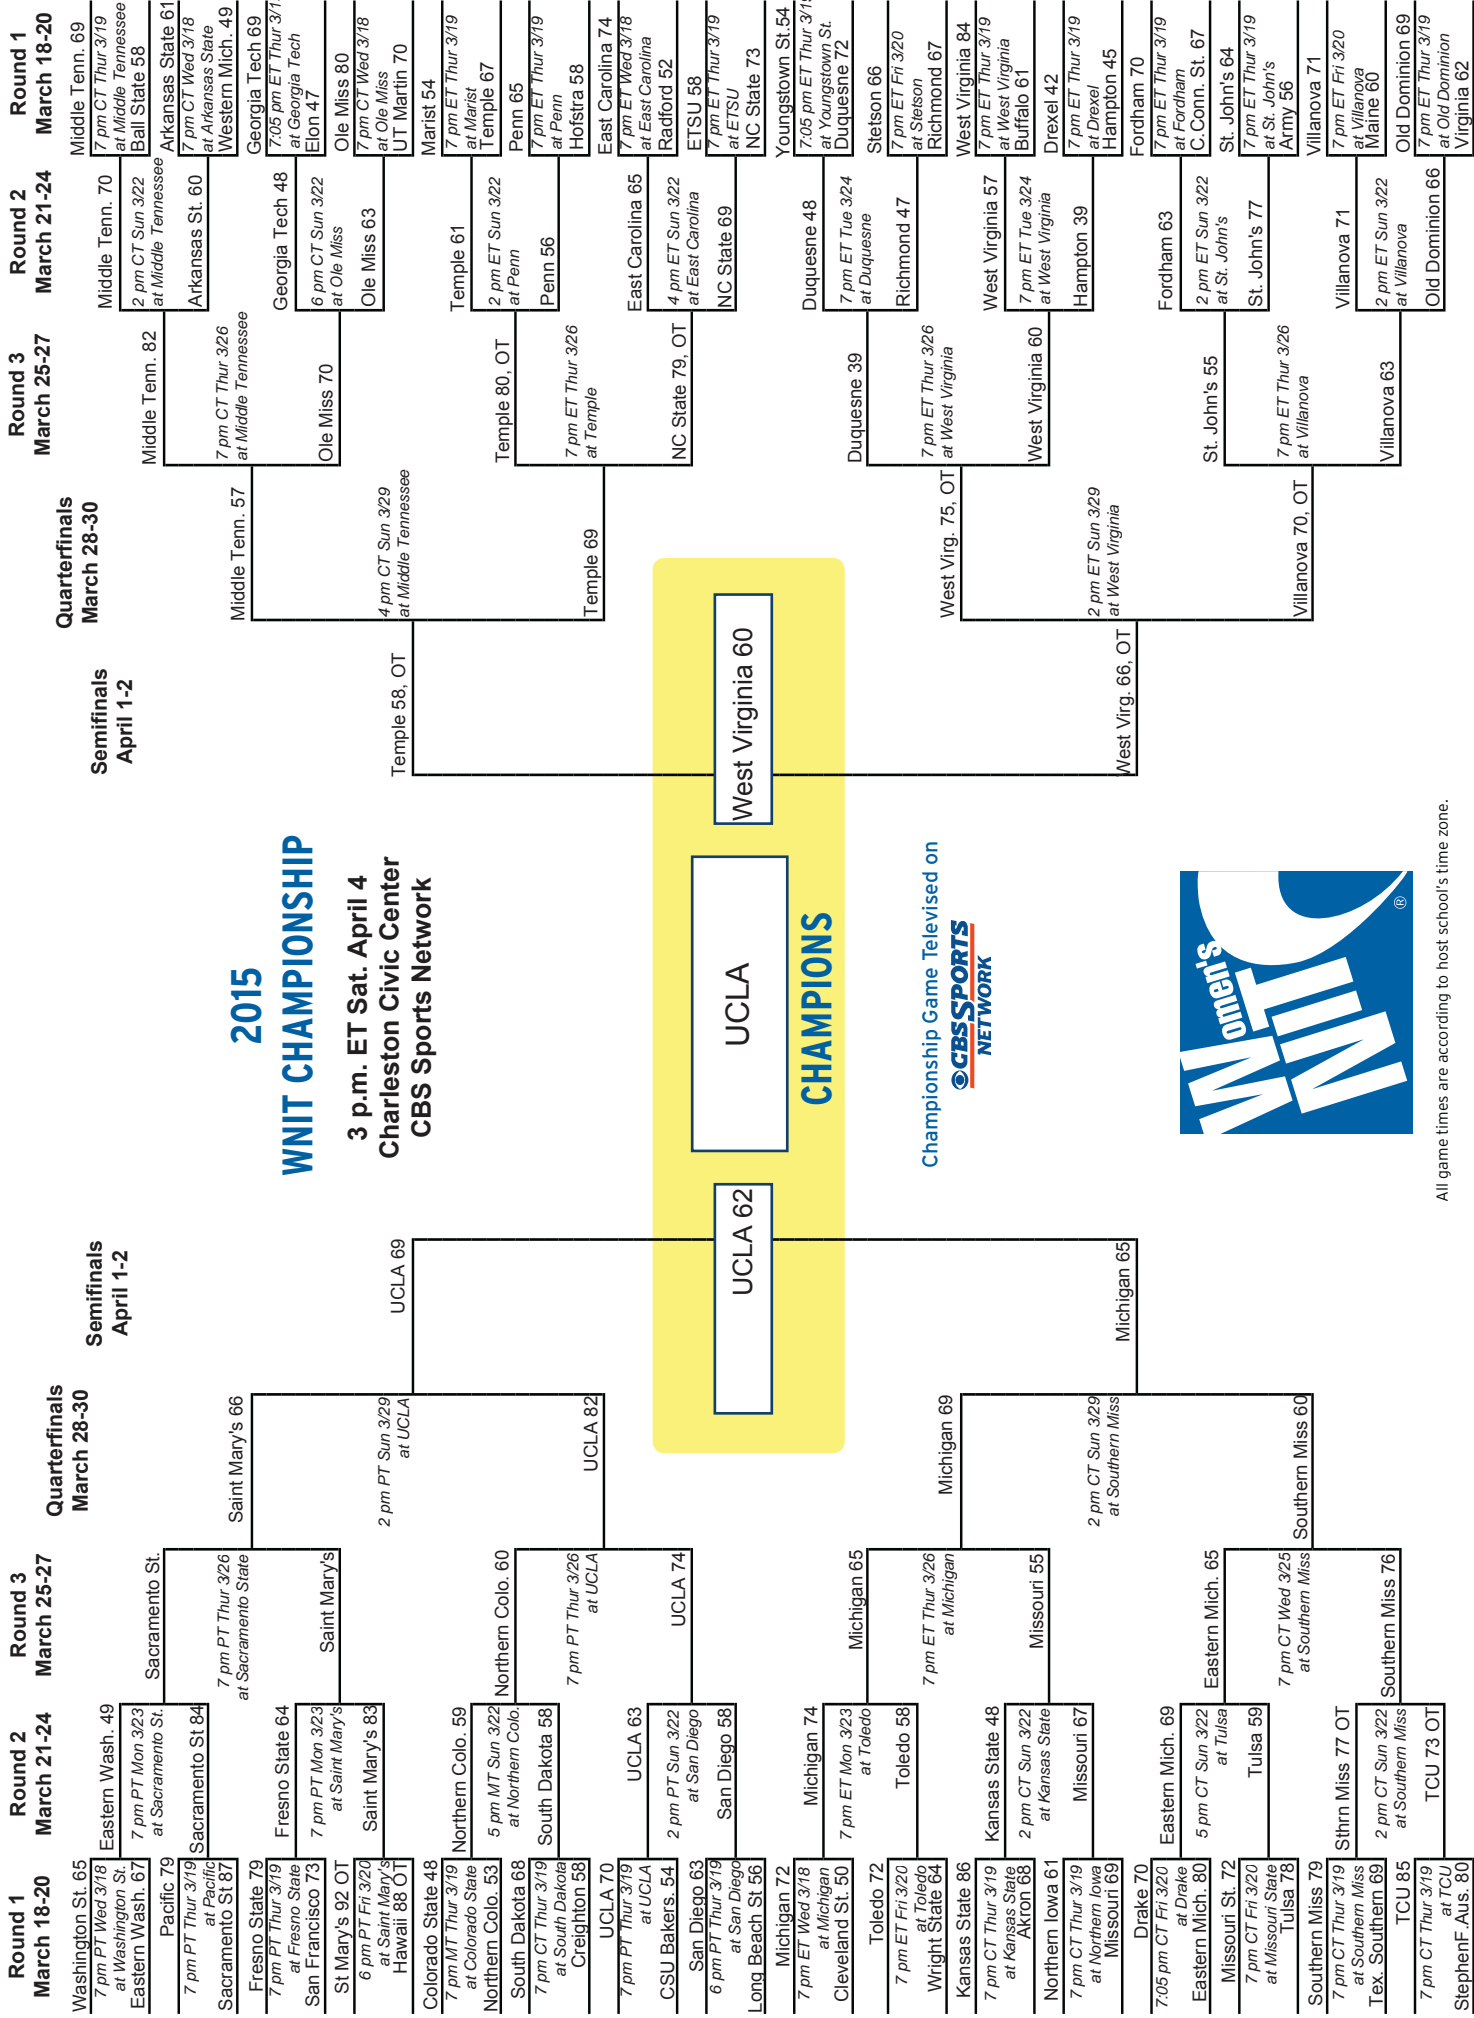

2015 Women's National Invitation Tournament

POSTSEASON WNIT BRACKET

Produced by

All game times are according to host school's time zone.