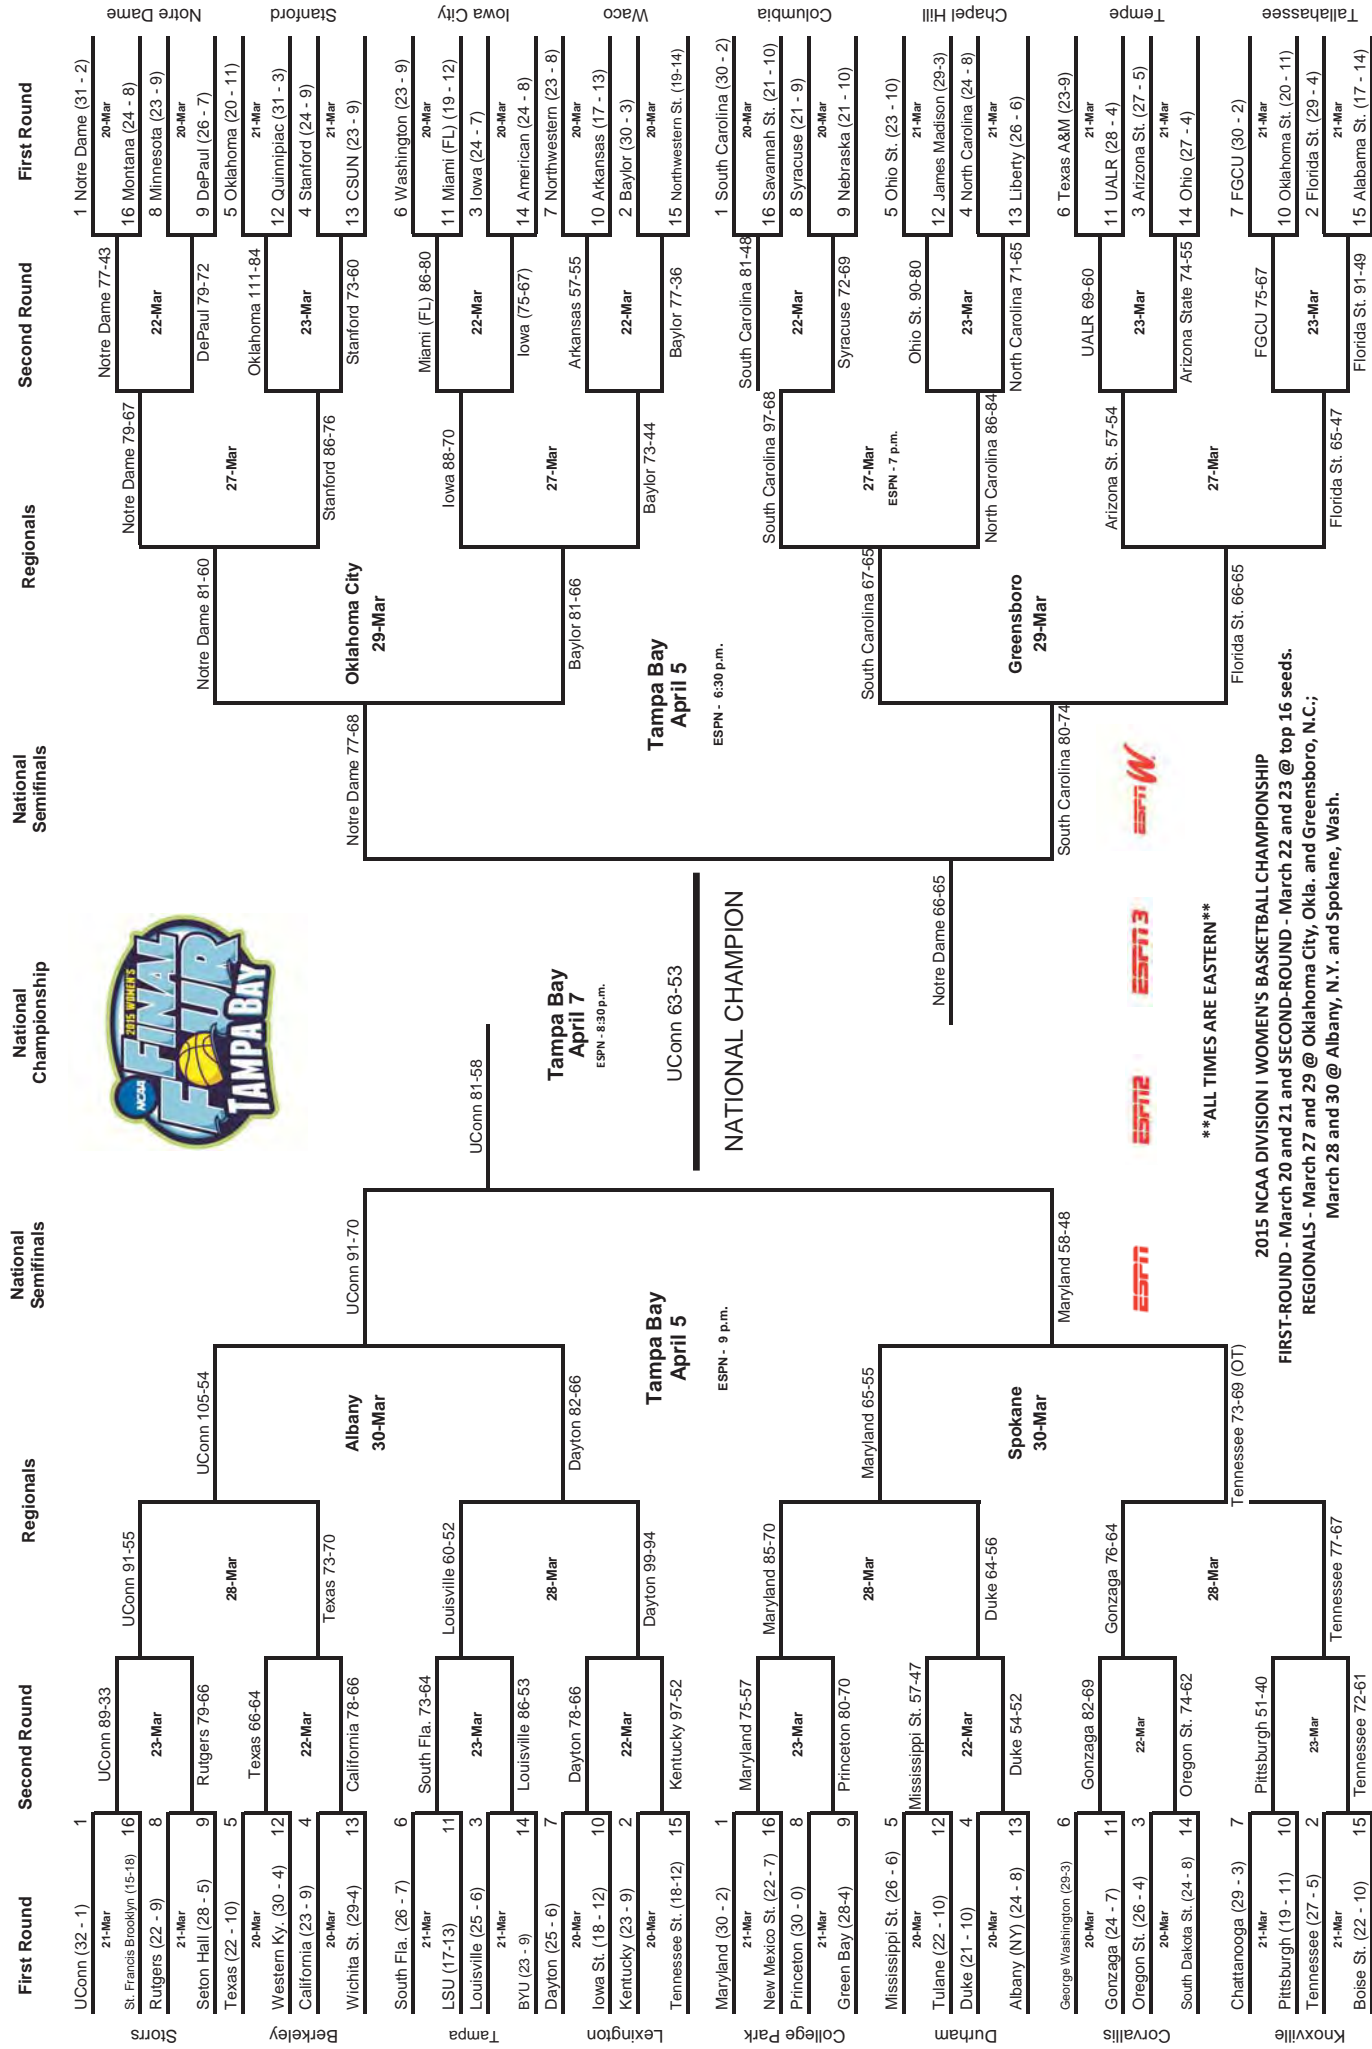

2015 NCAA Division I Women's BASKETBALL CHAMPIONSHIP

ALL TIMES ARE EASTERN

2015 NCAA DIVISION I WOMEN'S BASKETBALL CHAMPIONSHIP
FIRST-ROUND - March 20 and 21 and SECOND-ROUND - March 22 and 23 @ top 16 seeds.
REGIONALS - March 27 and 29 @ Oklahoma City, Okla. and Greensboro, N.C.;
March 28 and 30 @ Albany, N.Y. and Spokane, Wash.

© 2015 National Collegiate Athletic Association. No commercial use without the NCAA's written permission. The NCAA opposes all forms of sports wagering. NCAA and Women's Final Four are trademarks of the National Collegiate Athletic Association.